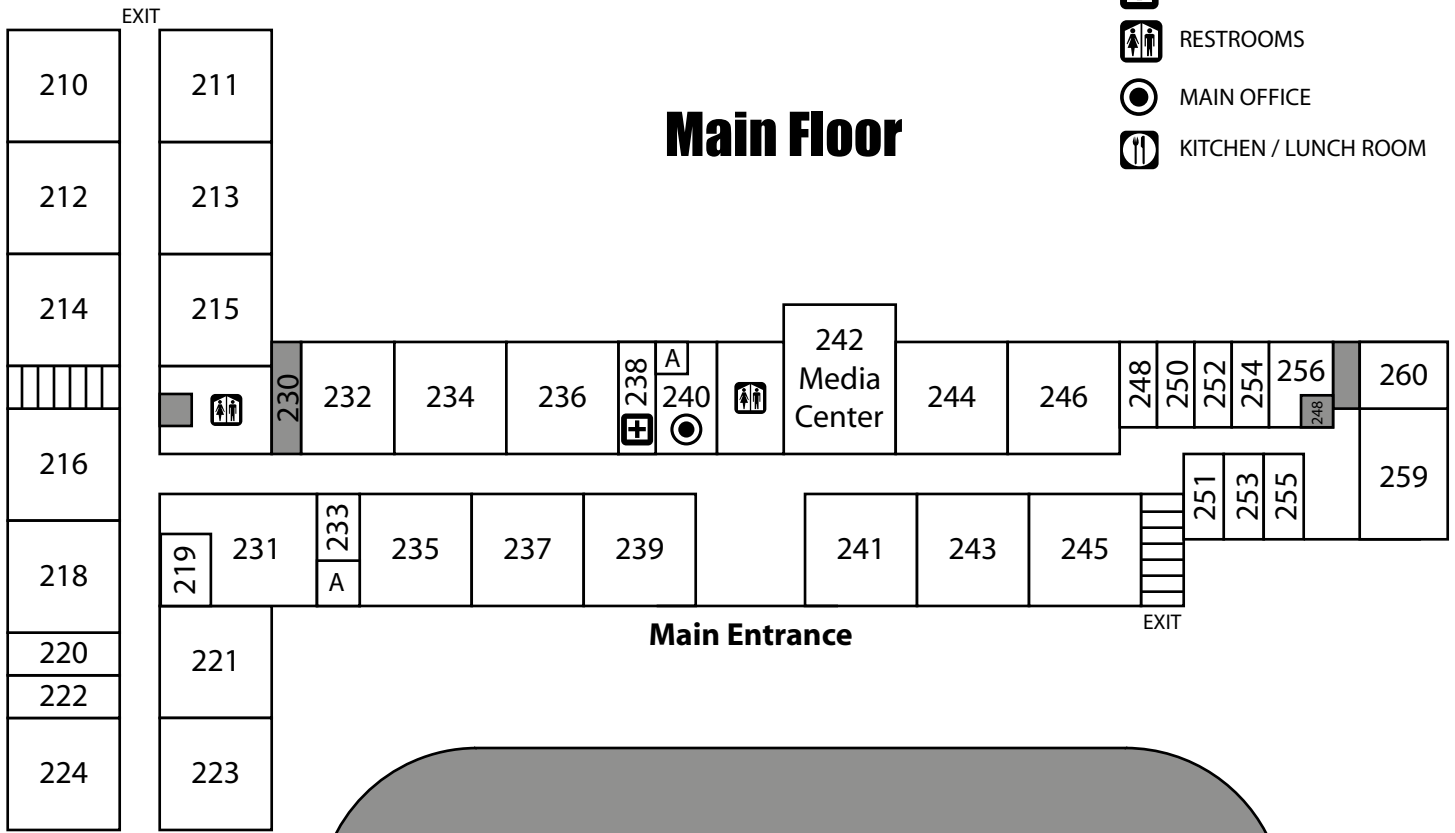

# Kramer Elementary Building Map

- NURSE OFFICE
- RESTROOMS
- MAIN OFFICE
- KITCHEN / LUNCH ROOM

## Main Floor

## Lower Floor